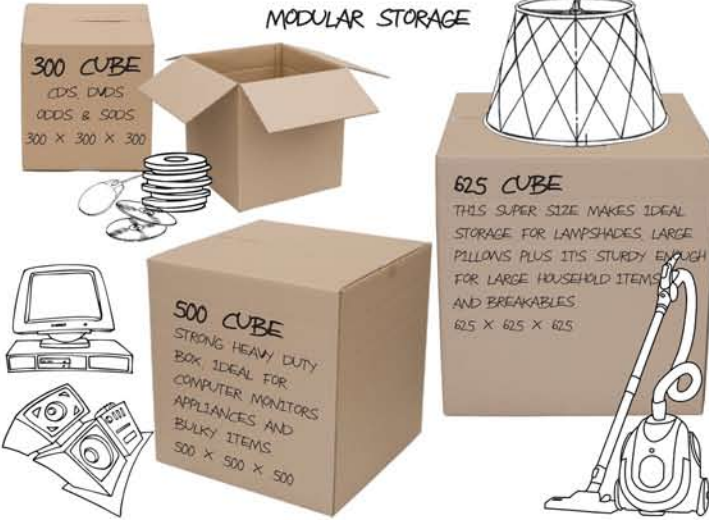

MODULAR STORAGE

300 CUBE
CD'S, DVD'S
ODDS & ENDS
300 X 300 X 300

625 CUBE
THIS SUPER SIZE MAKES IDEAL STORAGE FOR LAMPSHADES, LARGE PILLOWS PLUS IT'S STURDY ENOUGH FOR LARGE HOUSEHOLD ITEMS AND BREAKABLES. 625 X 625 X 625

500 CUBE
STRONG HEAVY DUTY BOX, IDEAL FOR COMPUTER MONITORS, APPLIANCES AND BULKY ITEMS. 500 X 500 X 500